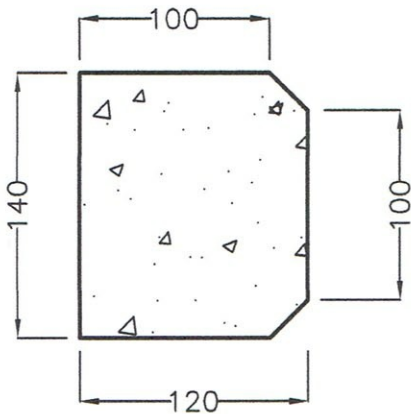

Description: String Courses

String courses are generally 600mm in length.
 Other Bespoke lengths can be produced upon request.
 All sizes shown are in MM.

STRING SBD/SC1A

STRING SBD/SC1B

STRING SBD/SC1D

STRING SBD/SC1C

STRING SBD/SC1F

STRING SBD/SC1E

Technical Sheet
 SBD/SC1

Stone by Design

Supreme Manufacturers of High Quality Cast Stone

Unit 12 Brierley Industrial Park, Brierley Park Close
 Sutton-in-Ashfield, Nottingham,
 NG17 3JZ
 01623 442 095
 Enquiries@stonebydesign.co.uk