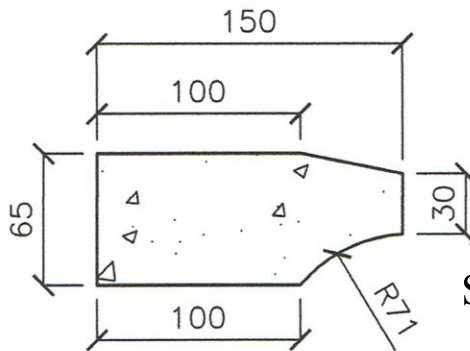

Description: String Courses

String courses are generally 600mm in length.
 Other Bespoke lengths can be produced upon request.
 All sizes shown are in MM.

STRING SBD/SC1A

STRING SBD/SC1B

STRING SBD/SC1D

STRING SBD/SC1C

STRING SBD/SC1F

STRING SBD/SC1E

Technical Sheet
 SBD/SC1

Stone by Design

Supreme Manufacturers of High Quality Cast Stone

Unit 12 Brierley Industrial Park, Brierley Park Close
 Sutton-in-Ashfield, Nottingham,
 NG17 3JZ
 01623 442 095
 Enquiries@stonebydesign.co.uk