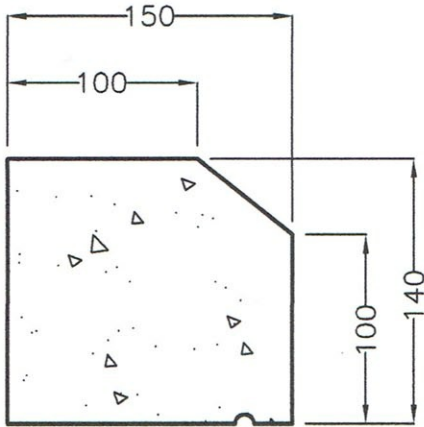

Description: String Courses

String courses are generally 600mm in length.
 Other Bespoke lengths can be produced upon request.
 All sizes shown are in MM.

STRING SBD/SC1A

STRING SBD/SC1B

STRING SBD/SC1D

STRING SBD/SC1C