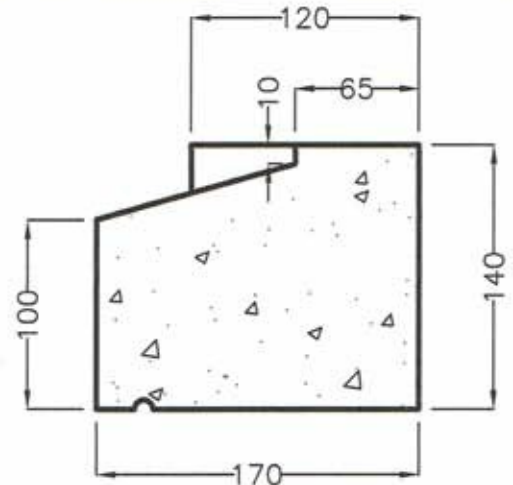

Description: Standard Stooled Cill

A selection of various window opening sizes are Available from standard moulds. Bespoke sizes can be produced on request. All sizes shown are in mm.

CILL ISOMETRIC VIEW

CILL PROFILE

CILL ELEVATION

CILL PLAN

Technical Sheet
SBD/C2