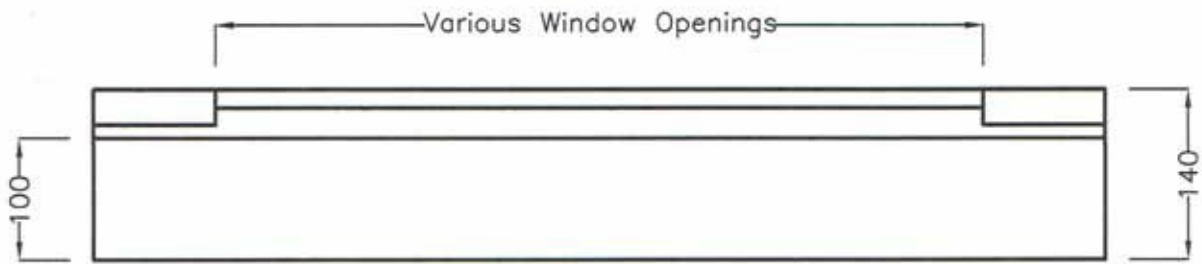

Description: Standard Stooled Cill

A selection of various window opening sizes are Available from standard moulds. Bespoke sizes can be produced on request. All sizes shown are in mm.

CILL ISOMETRIC VIEW

CILL PROFILE

CILL ELEVATION

CILL PLAN

Technical Sheet
SBD/C2