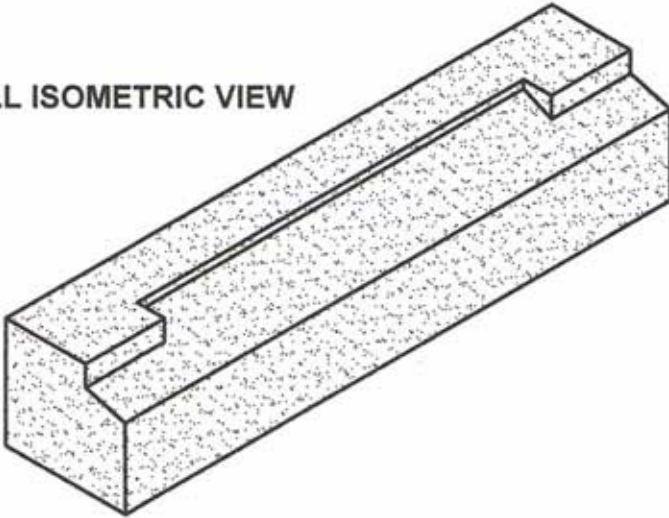

Description: Standard Stooled Cill

A selection of various window opening sizes are Available from standard moulds. Bespoke sizes can be produced on request. All sizes shown are in mm.

CILL ISOMETRIC VIEW