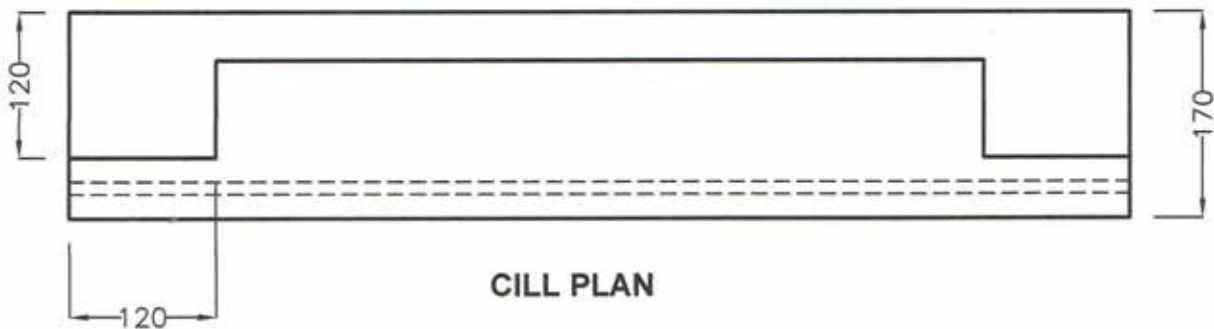

CILL PLAN

Technical Sheet
SBD/C2