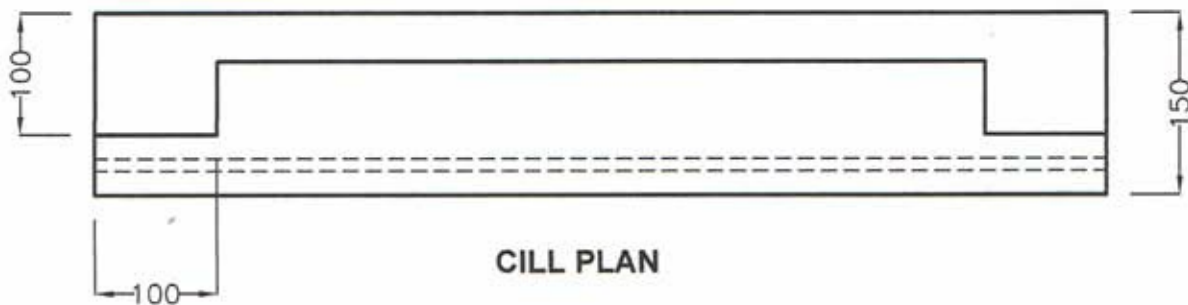

Description: Standard Stooled Cill

A selection of various window opening sizes are available from standard moulds. Bespoke sizes can be produced on request. All sizes shown are in mm.

CILL ISOMETRIC VIEW

CILL PROFILE

CILL ELEVATION

CILL PLAN

Technical Sheet
SBD/C1