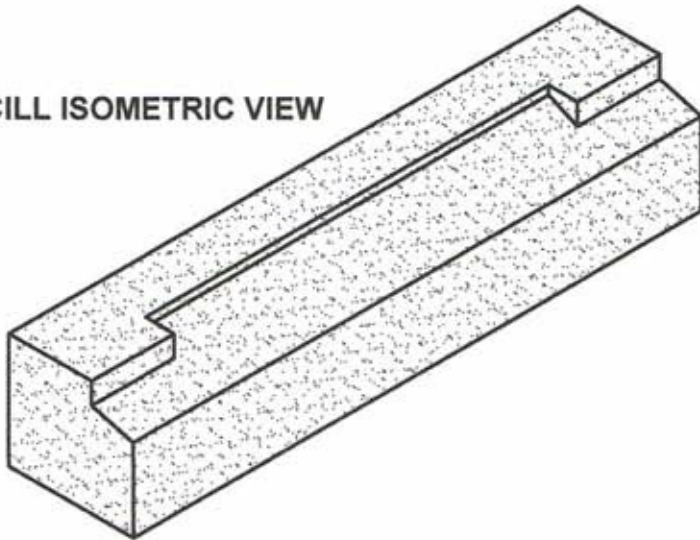

Description: Standard Stooled Cill

A selection of various window opening sizes are available from standard moulds. Bespoke sizes can be produced on request. All sizes shown are in mm.

CILL ISOMETRIC VIEW