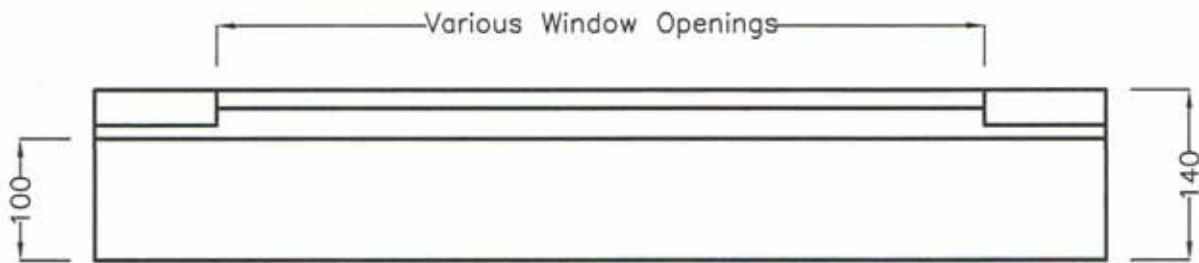

Description: Standard Stooled Cill

A selection of various window opening sizes are available from standard moulds. Bespoke sizes can be produced on request. All sizes shown are in mm.

CILL ISOMETRIC VIEW

CILL PROFILE

CILL ELEVATION

CILL PLAN

Technical Sheet
SBD/C1