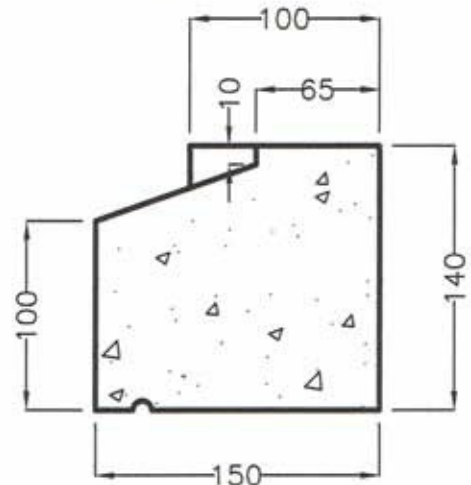

Description: Standard Stooled Cill

A selection of various window opening sizes are available from standard moulds. Bespoke sizes can be produced on request. All sizes shown are in mm.

CILL ISOMETRIC VIEW

CILL PROFILE

CILL ELEVATION

CILL PLAN

Technical Sheet
SBD/C1